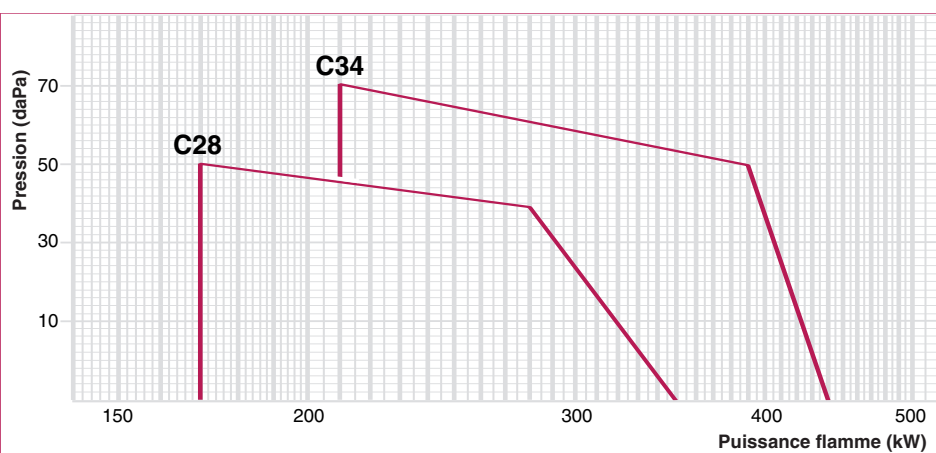

Programme

Brûleurs bicom bustibles

35 - 45000 kW

Dublj'YXbcg|cd|ck Y

AcbeVc_ckY') !'8(\$'_K

Dublj'Xki g|cd|ck Y

%\$!'((\$'_K

Dublj'nGng|Ya Ya '5; D'