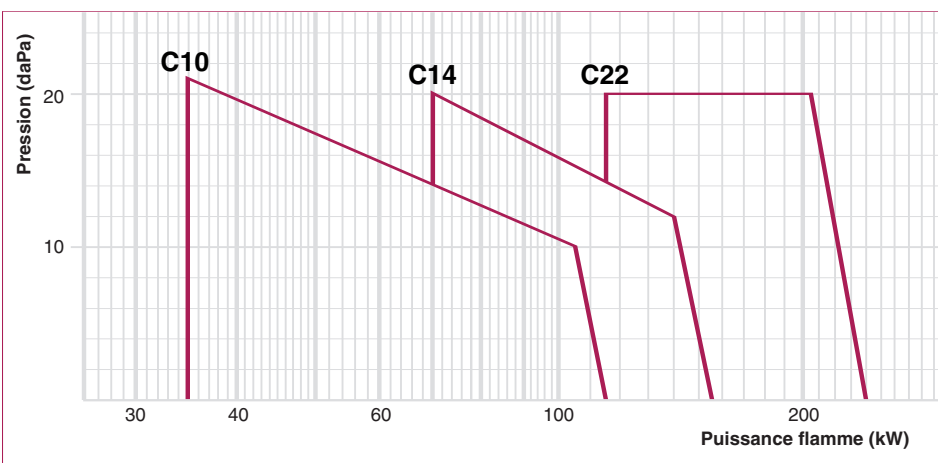

Programme

Brûleurs bicom bustibles

35 - 45000 kW

Dublj'YXbcg|cd|ck Y

AcbeVc_ckY') !'8(\$'_K

Dublj'Xki g|cd|ck Y

%\$!'((\$'_K

Dublj'nGng|Ya Ya '5; D'